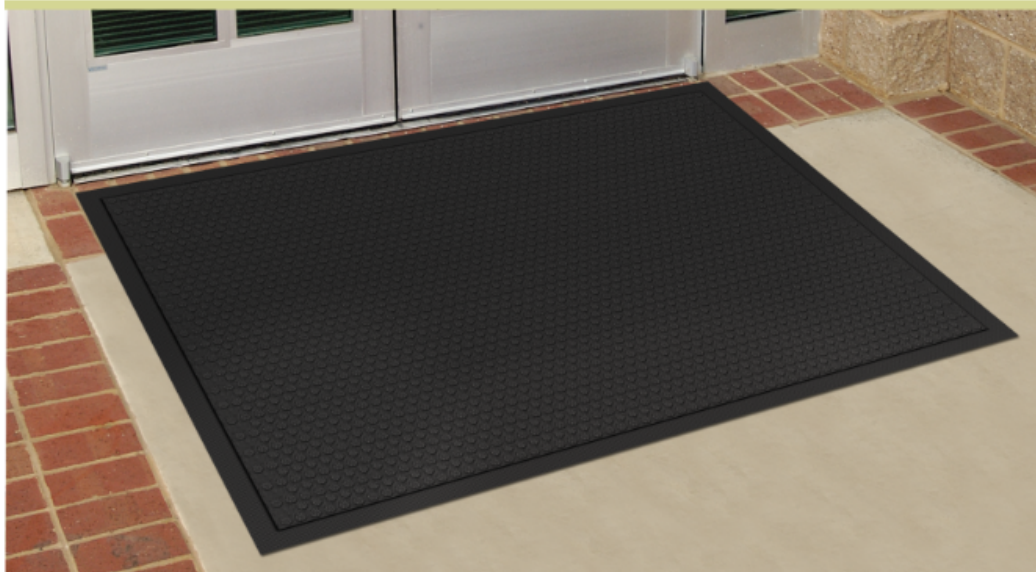

# SuperScrape™ Circle & Oblong

- Available in durable, 100% Nitrile rubber or general purpose natural rubber.
- Molded tread surface cleats effectively scrape tough dirt and grime off of shoes, keeping soil below foot level.
- Grease Resistant mats are available in four OSHA-approved safety striped borders in Green, Orange, Red and Yellow.
- Certified "high traction" by the National Floor Safety Institute

Standard Sizes:

Grease Resistant:

- 2.5' x 3'
- 3' x 5', 3' x 10'
- 4' x 6', 4' x 8'
- 6' x 6', 6' x 8'

General Purpose:

3' x 5'

Custom sizes are not available

OSHA Striped Border

OSHA Green